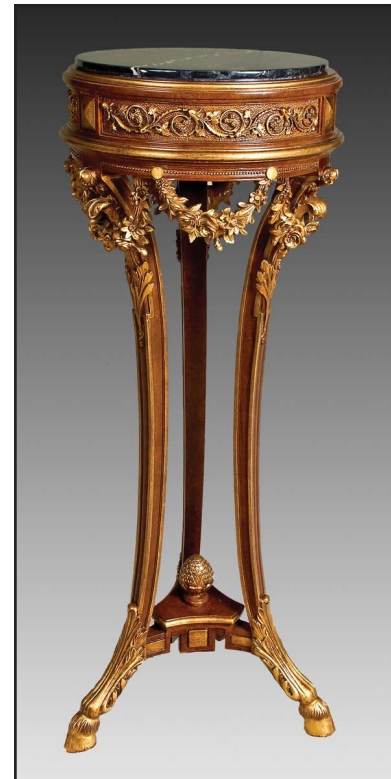

P001960

**GL-284 Plant Stand**

Plant stand. Solid European cherry. Hand Crafted in Italy. Shown in cherry finish with gold leaf accents. Available in other finishes.

18"W x 18"D x 39"H Weight: 35lbs.

P003629

**GL-628 Plantstand**

Plant Stand. Hand crafted in Italy. Solid Beech wood. Three posts with hand carvings. Rub through black Lacquer finish. 24 Karat antique gold accents. Solid brass planter.

18"W x 18"D x 47"H Weight: 40lbs.

P009340

**MN-443 3 Tier Stand**

Three tiers serving/accessory stand. Rosewood veneers. Solid brass galley rail. Hand crafted in Italy

20"W x 20"D x 53"H Weight: 25lbs.

P002408

**GL-629 Plantstand**

Plant Stand. Hand crafted in Italy. Solid Beech wood. Three posts with hand carvings. Citronier finish. 24 Karat antique gold accents. Black Marquina marble top.

19"W x 19"D x 47"H Weight: 35lbs.