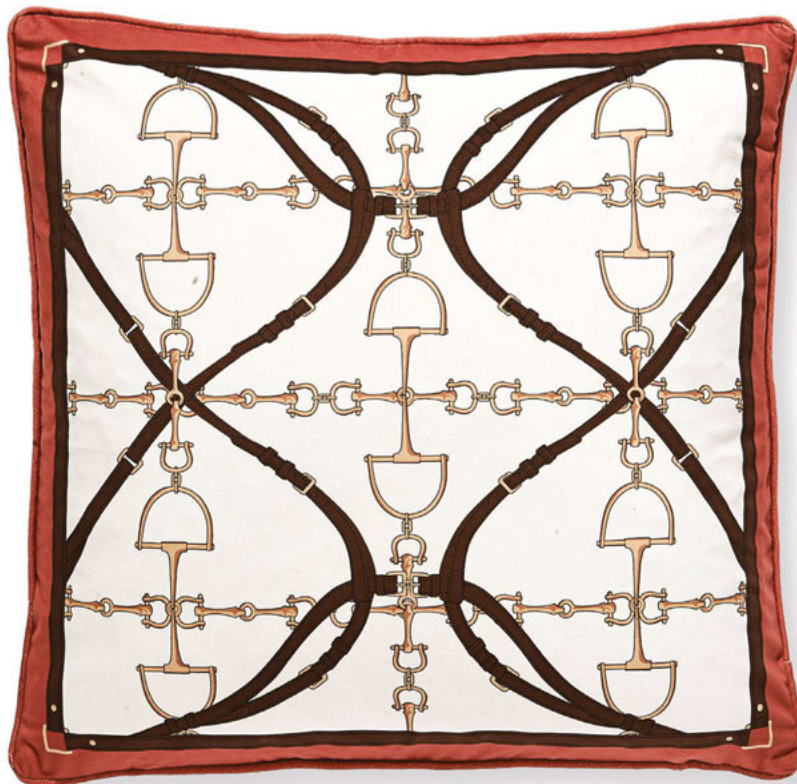

Soft velvet down pillow made in Sweden. Brown and off-white color with an exclusive equestrian pattern. Zippered for easy removal of cover for cleaning. Hand wash only.

AB-1701-040-TPE
SKU P008595
W22" x D22" x H6"

Soft velvet down pillow made in Sweden. Mango, off-white and brown color with an exclusive equestrian pattern. Zippered for easy removal of cover for cleaning. Hand wash only.

AB-1701-041-ORG
SKU P008604
W22" x D22" x H6"