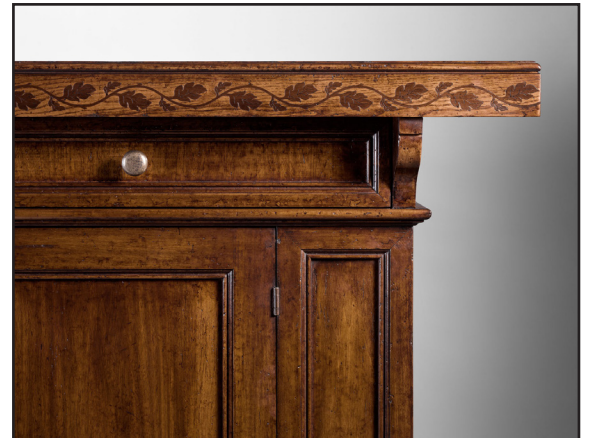

P006813

GV-856-72 Round Table

Round Dining Table. Solid walnut. Hand crafted in Italy. Table top is inlaid in mahogany, cherry, and black walnut. Carved molding. Distressed antique finish. Hand carved pedestal.

72"W x 72"D x 31"H Weight: 150lbs.

P008085

GV-864 Sideboard

A reproduction of an antique sideboard. Hand carved and hand crafted in Italy. Solid walnut. Inlaid border top. Distressed antique finish. Three drawers. Three panel doors. Antique solid brass hardware. One interior shelf in each compartment.

94"W x 26"D x 50"H Weight: 282.2lbs.