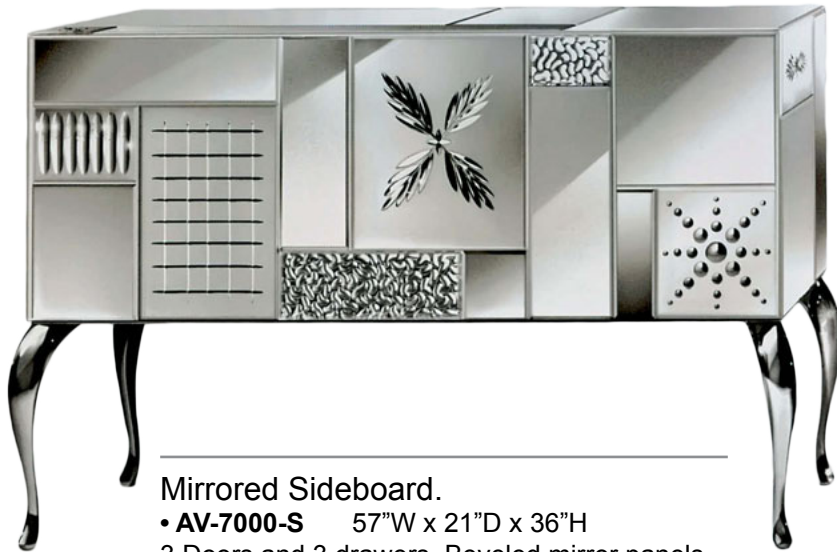

Black Mirrored Sideboard.

• **AV-7000-B** 57"W x 21"D x 36"H
3 Doors and 3 drawers. Black beveled mirror panels with silver engravings. Chrome legs.

Mirrored Sideboard.

• **AV-7000-S** 57"W x 21"D x 36"H
3 Doors and 3 drawers. Beveled mirror panels with silver engravings. Chrome legs.

Multicolored Mirrored Sideboard.

• **AV-7000-C** 57"W x 21"D x 36"H
3 Doors and 3 drawers. Colored beveled mirror panels with silver engravings. Chrome legs.