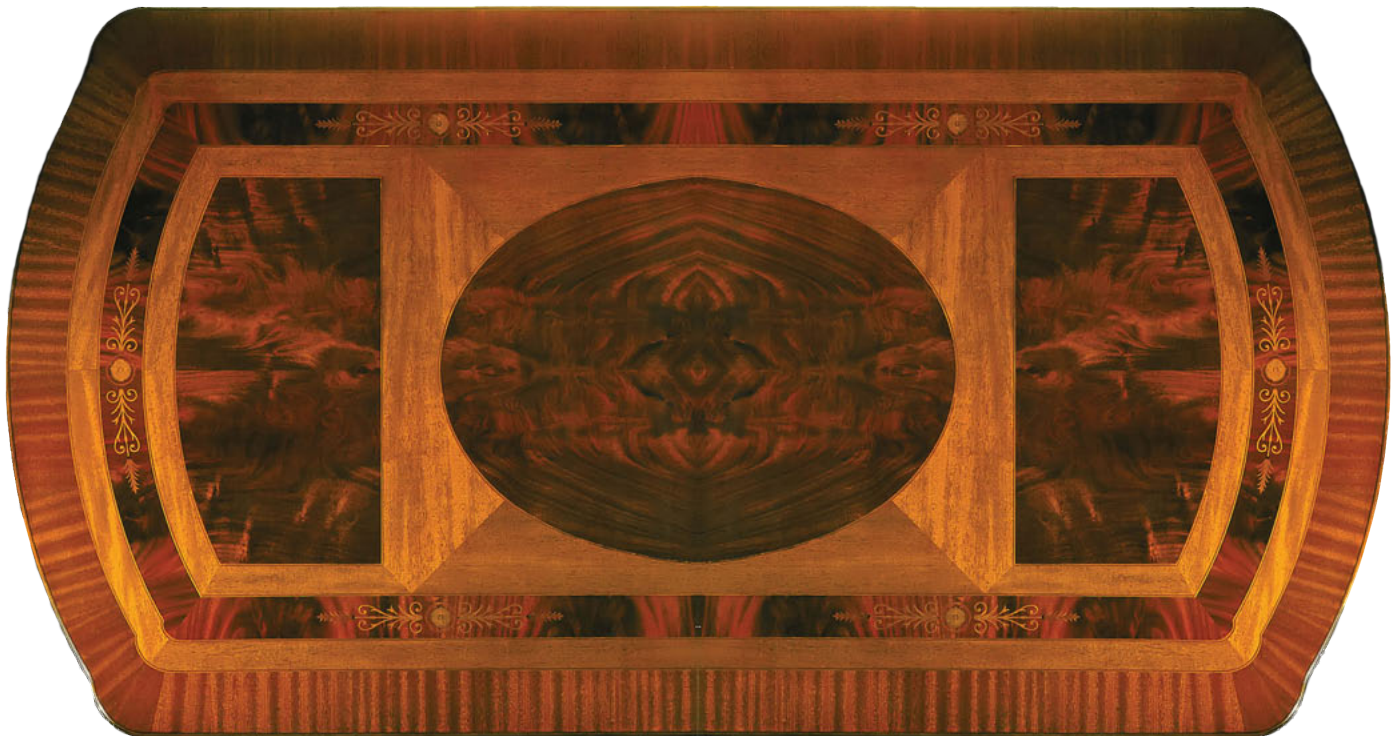

## DINING ROOMS

### **DM-A694 Dining Table**

99"W X 51"D X 30 "H Plus 2 20" leaves

Regency Style design in crotch mahogany with ribbon stripe mahogany and satinwood with inlays in maple, and boxwood.

Gold leaf accents optional.