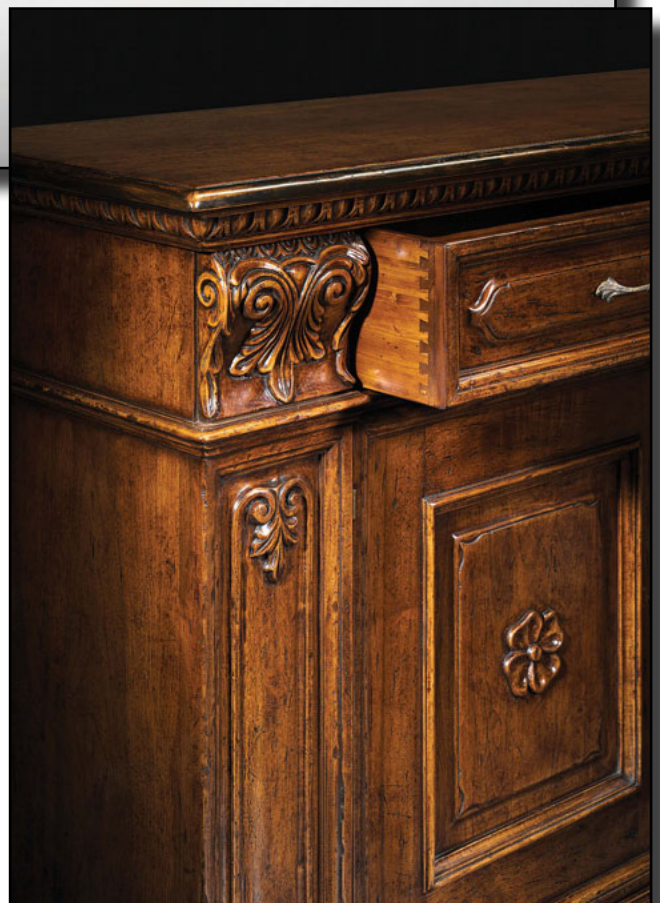

SIDEBOARDS

GV-829 Sideboard
88"W X 24"D X 49"H
Solid walnut and walnut veneers