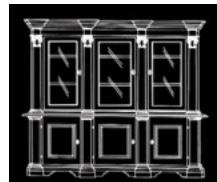

CA-750-3 Library
 3 section open bookcase
 107"W x 22"D x 90"H

CA-750-2 Library
 2 section with glass doors
 77"W x 22"D x 90"H

CA-750-4 Library
 3 section with 3 glass doors
 107"W x 22"D x 90"H

CA-750-1 Library
 2 section open
 77"W x 22"D x 90"H

CA-750-5 Library
 3 section with 2 glass doors
 107"W x 22"D x 90"H