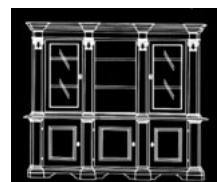

CA-750-3 Library
 3 section open bookcase
 107"W x 22"D x 90"H

CA-750-2 Library
 2 section with glass doors
 77"W x 22"D x 90"H

CA-750-4 Library
 3 section with 3 glass doors
 107"W x 22"D x 90"H

CA-750-1 Library
 2 section open
 77"W x 22"D x 90"H

CA-750-5 Library
 3 section with 2 glass doors
 107"W x 22"D x 90"H