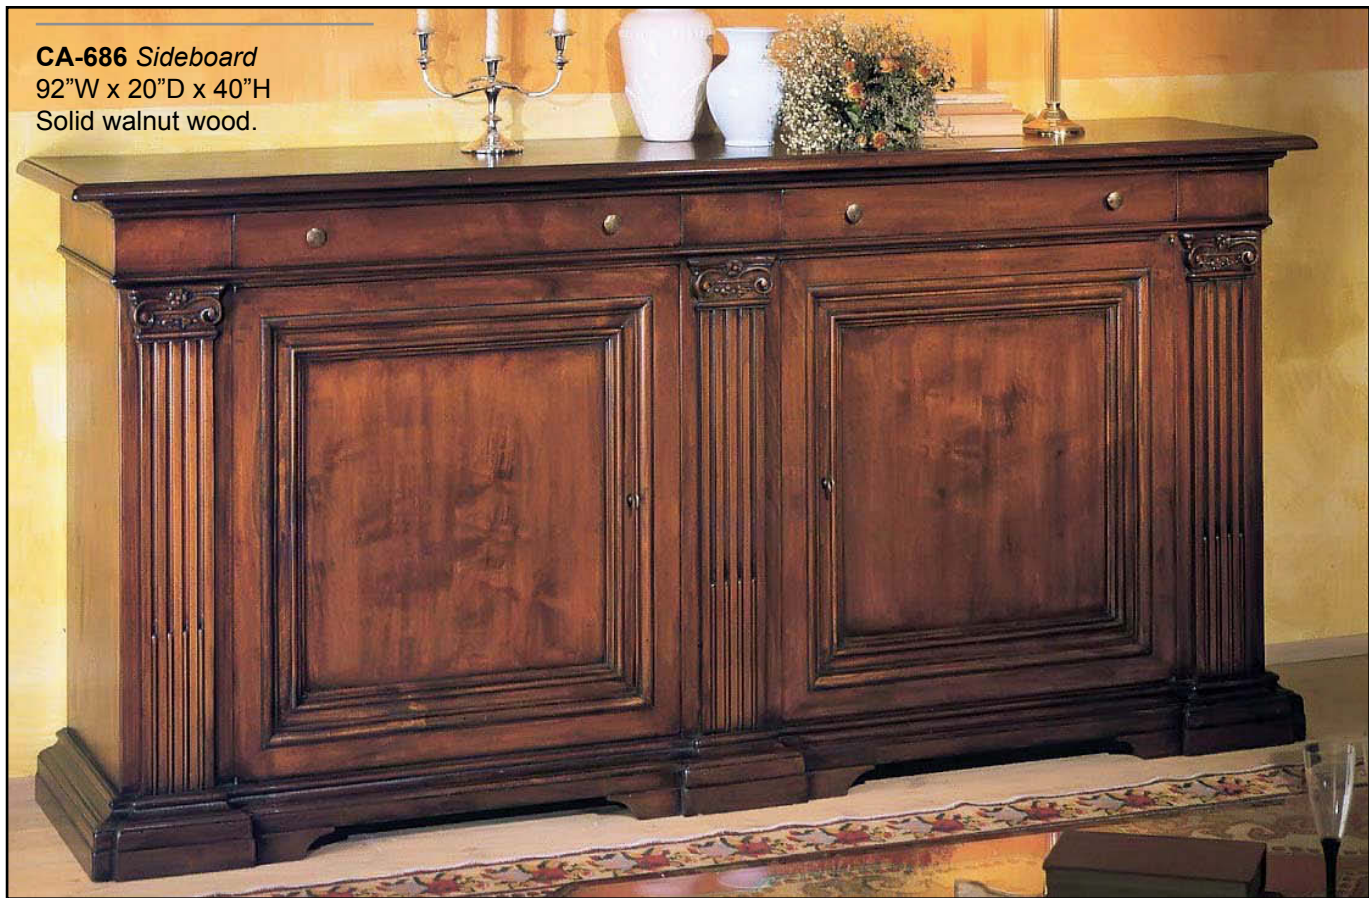

SIDEBOARDS

CA-600 Sideboard
80"W x 21"D x 40"H
Solid walnut wood with inlays.

CA-686 Sideboard
92"W x 20"D x 40"H
Solid walnut wood.