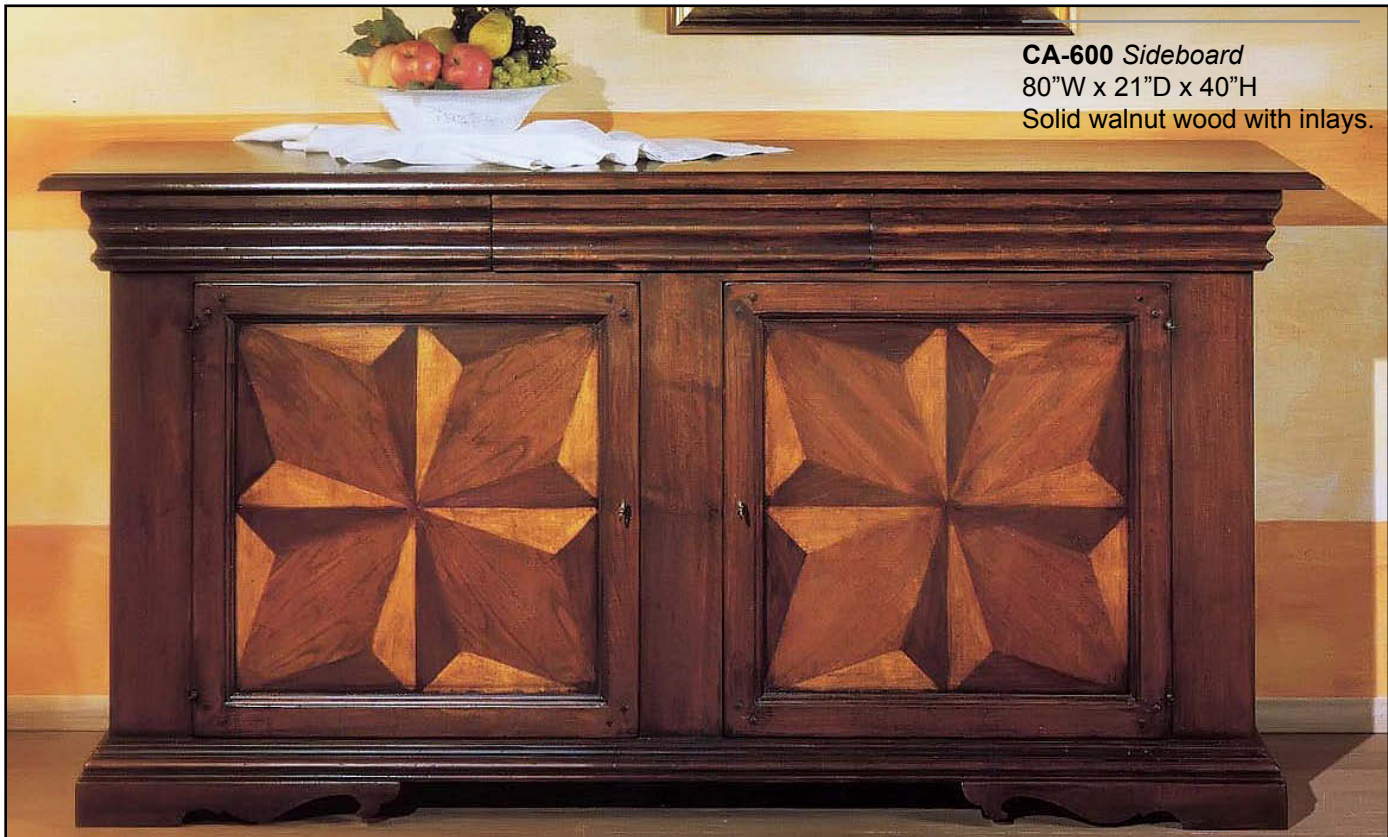

SIDEBOARDS

CA-600 Sideboard
80"W x 21"D x 40"H
Solid walnut wood with inlays.

CA-686 Sideboard
92"W x 20"D x 40"H
Solid walnut wood.