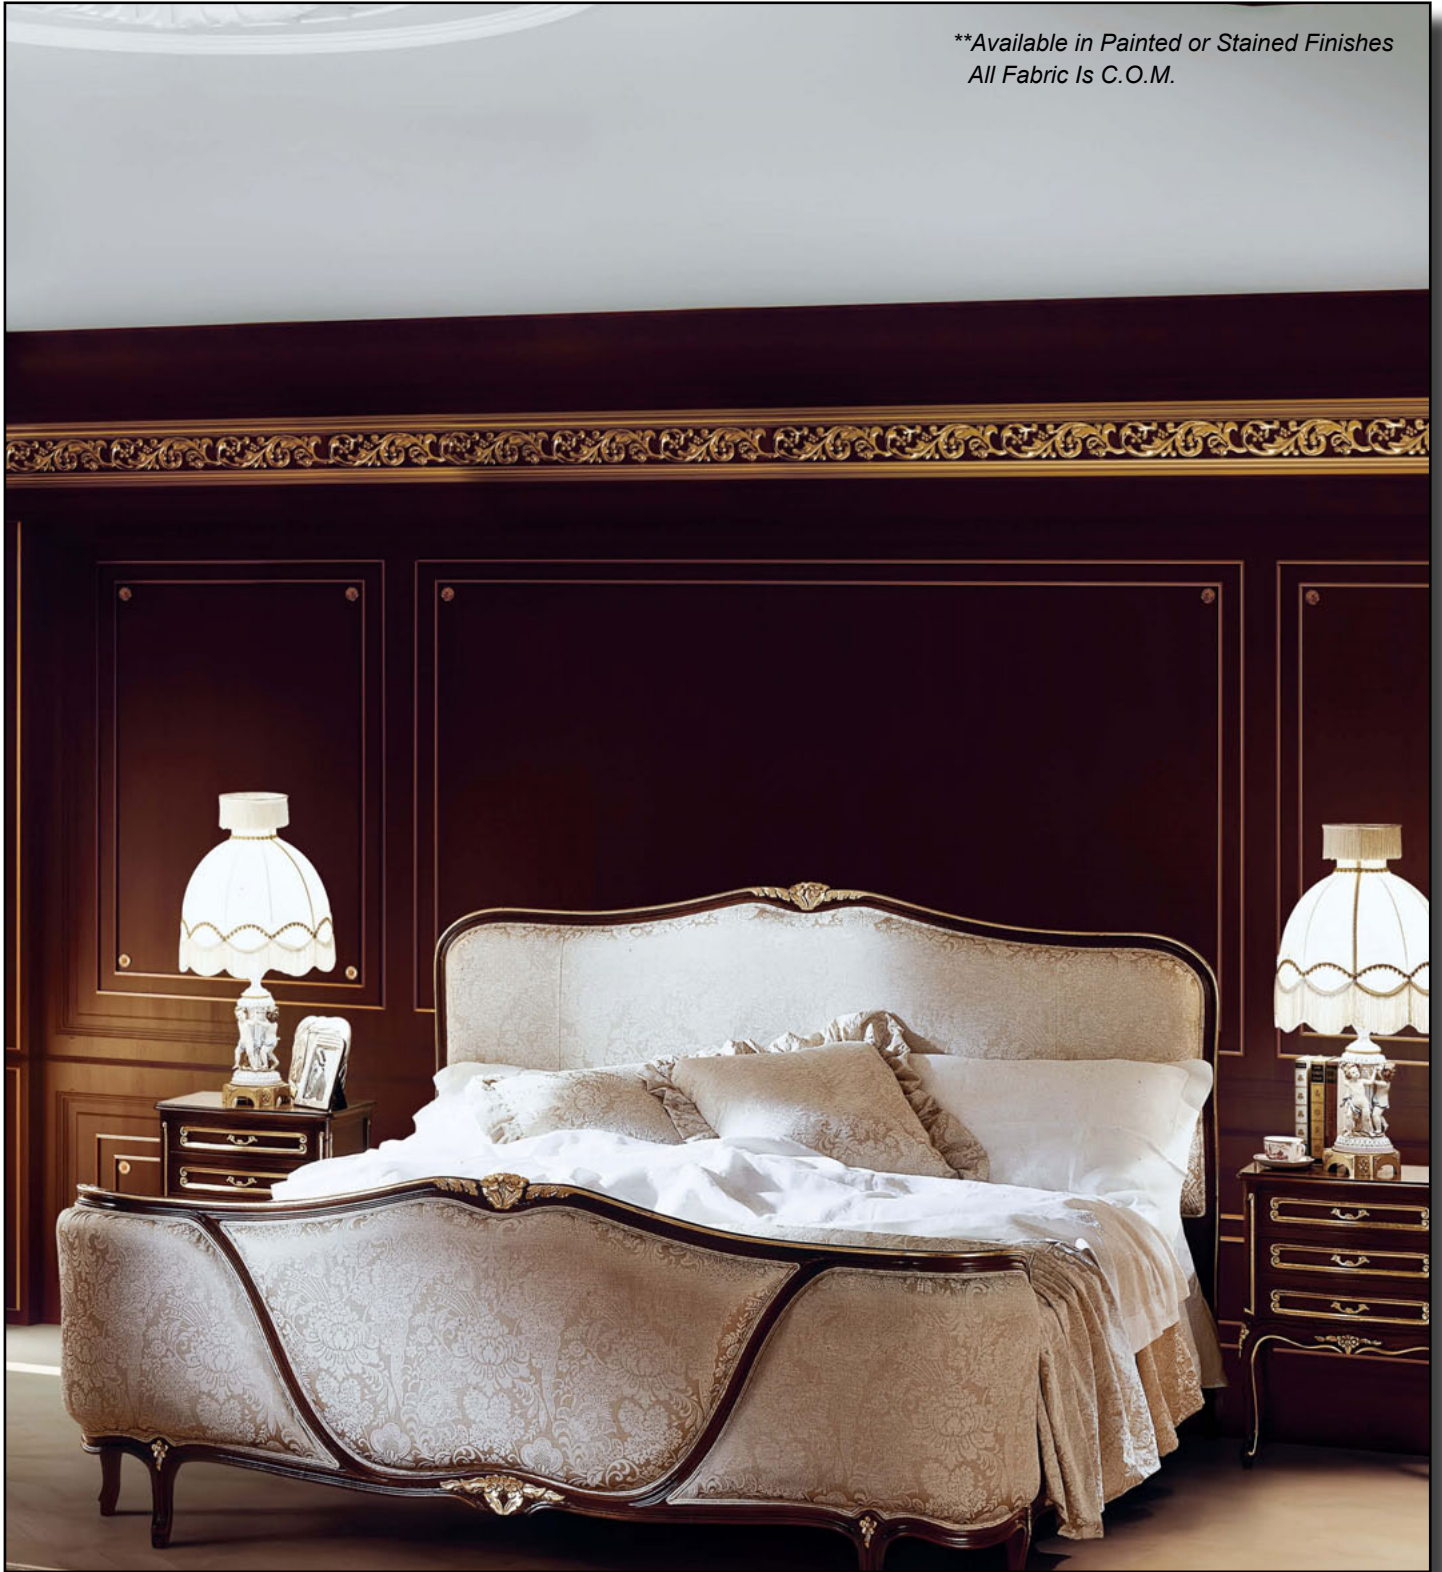

***Available in Painted or Stained Finishes
All Fabric Is C.O.M.*

AC-655-21 King Size Upholstered Bed
84"W X 84"D X 46"H
(Shown)

AC-208-3 Night Stand
21"W X 13"D X 24"H

AC-655-T21 King Size Upholstered Headboard Only